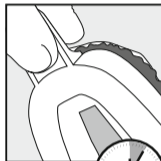

## Magic FoamCord® Putty Technique

1.

2.

3.

≤1:00 min

4.

≤0:25 min

5.