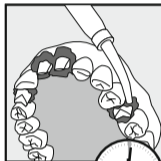

## Magic FoamCord® Putty Technique

1.

2.

3.

≤1:00 min

4.

≤0:25 min

5.