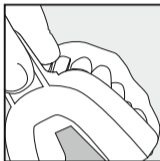

## Magic FoamCord® Putty Technique

1.

2.

3.

≤1:00 min

4.

≤0:25 min

5.